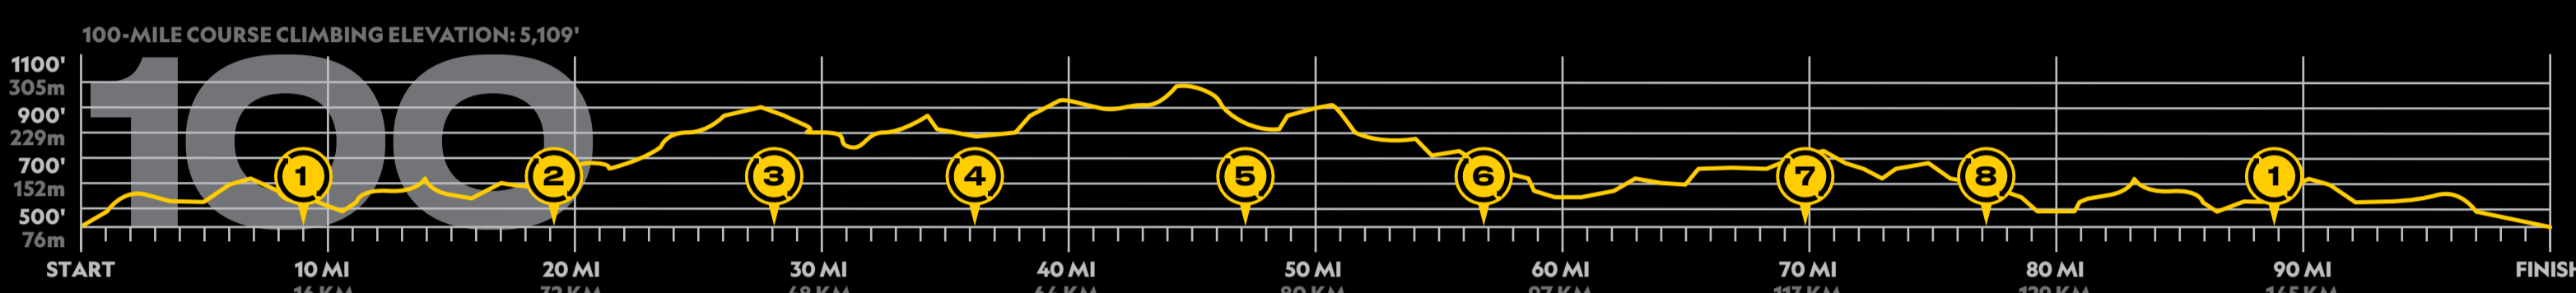

LIVESTRONG® CHALLENGE

October 20, 2024
Cycling Course Map

- 20 Mile
- 45 Mile
- 65 Mile
- 100 Mile

Start / Finish
900 W Riverside Dr.

Power Stop

Ride Begins at 7:30 A.M.
Courses Close at 4:00 P.M.