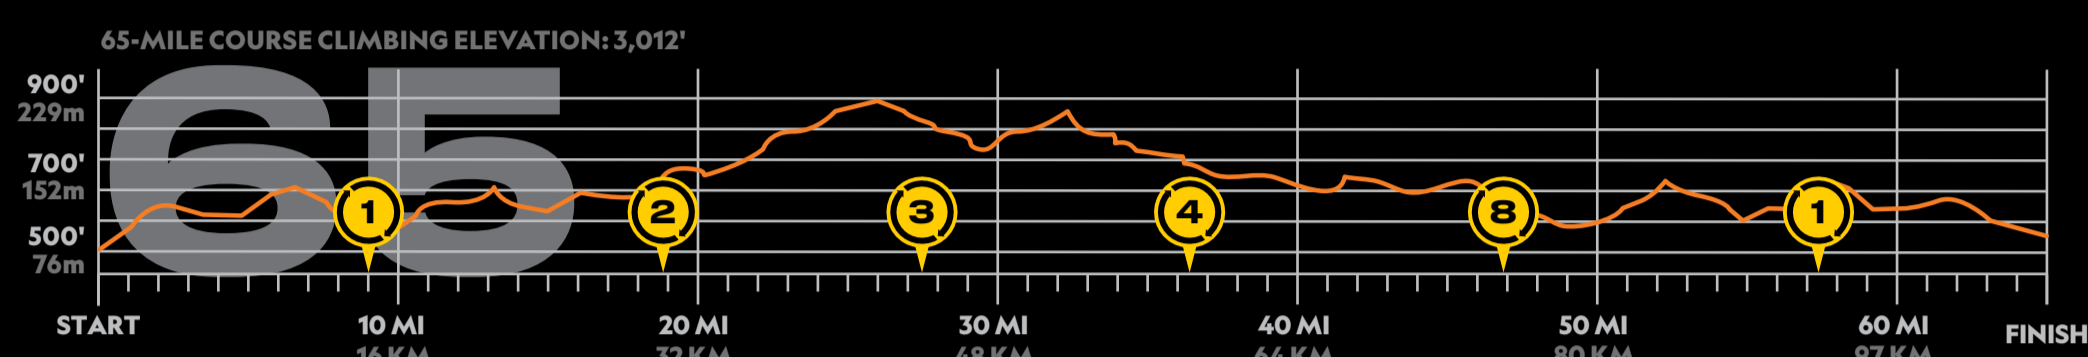

LIVESTRONG® CHALLENGE

October 20, 2024
Cycling Course Map

- 20 Mile
- 45 Mile
- 65 Mile
- 100 Mile

Start / Finish
900 W Riverside Dr.

Power Stop

Ride Begins at 7:30 A.M.
Courses Close at 4:00 P.M.