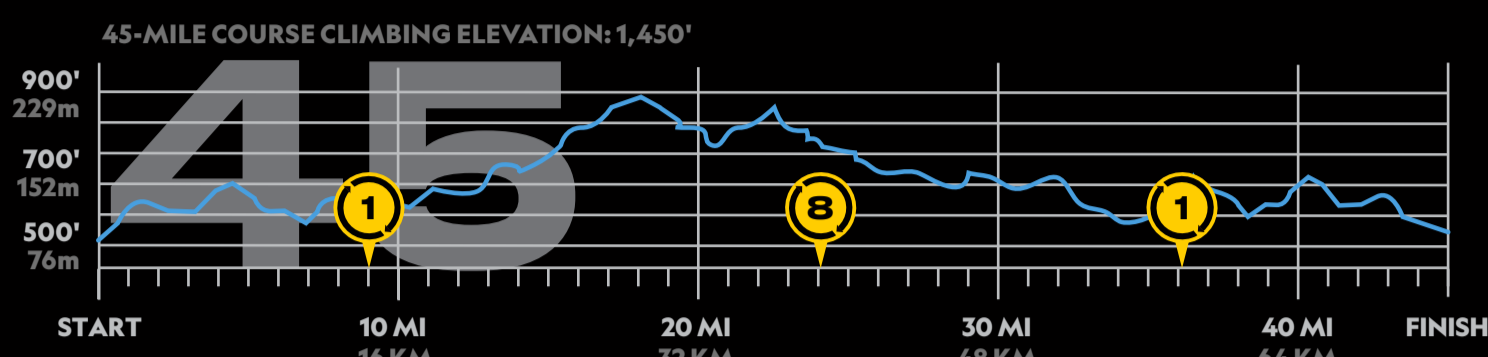

LIVESTRONG® CHALLENGE

October 20, 2024
Cycling Course Map

- 20 Mile
- 45 Mile
- 65 Mile
- 100 Mile

Start / Finish
900 W Riverside Dr.

Power Stop

Ride Begins at 7:30 A.M.
Courses Close at 4:00 P.M.